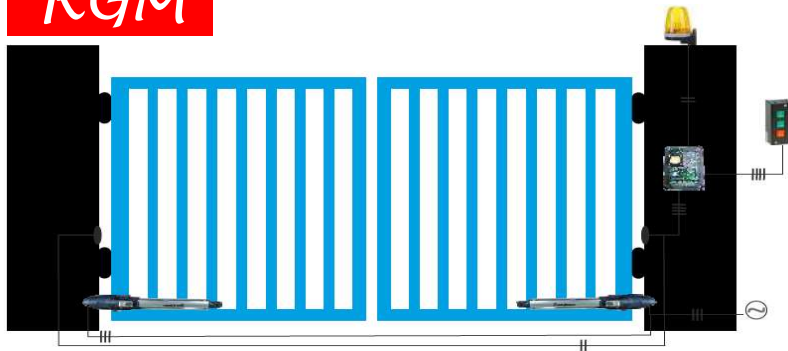

RGM

Standard Accessories

Optional Accessories

Model	RGM SWG ARM 350	RGM SWG ARM 500
AC Input Voltage	230V/50Hz/ 1P	230V/50Hz/1P
AC Input Power	100W / Left x2	150W / Left x2
Motor Type	24V DC	230V AC
Output Pulling Forces	2000 Nm	2500 Nm
Gate Weight/ Size	350Kg / 4 M	400Kg / 5 M
Opening Time	18 Sec	17 Sec
Soft Start & Close	Yes	Yes
Manual On Power Fail	Yes	Yes
Max Stroke	350 mm	400 mm
Limit Switch	No	No
Standard Accessories	2 Remote, Photo Cell, Alarm Light, Clutch Keys, User Manual