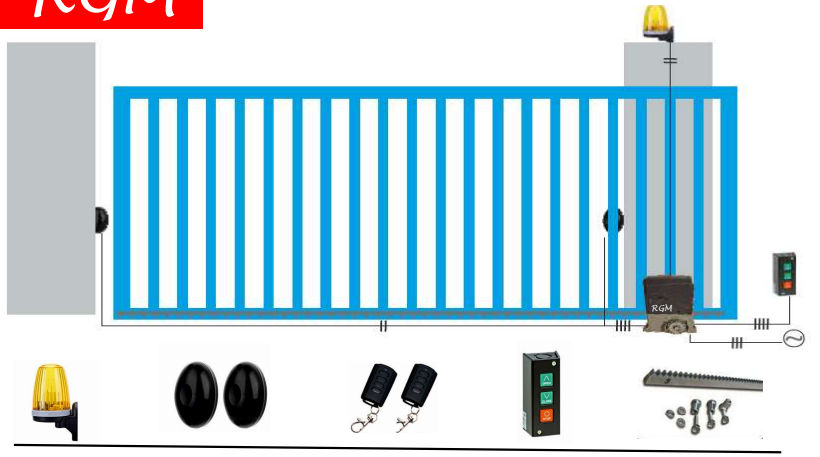

RGM

Alarm Light Safety Sensor Remote Control Push Switch MS Gear Rack (1 Meter) With Bolts

Model	RGM SLG 800B ML	RGM SLG 2500 MG
AC Input Voltage	230V/50Hz/ 1P	230V/50Hz/1P
AC Input Power	260W	450W
Output Power	20 Nm	45 Nm
Gate Weight	600Kg	1800Kg
Opening Speed	15Mt/Min	15Mt/Min
Motor Speed	1400 rpm	1400 rpm
Manual Operation (On Power Fall)	Yes	Yes
VFD(Drive)	No	No
Limit Switch	Mechanical	Mechanical
Standard Accessories	Base Plate, 2 Remote, Photo Cell, Alarm Light, Clutch Keys, User Manual	

- Intelligent Motor Can Work Without Limit switch
- Compatible With Access Control
- Thermal Sensor Protection
- Auto Rebound Technology
- Carbon Steel Gear Box
- Soft Start & Close

Optional

Open By Cellphone / Feedback Message / Scheduled Timer / Multiple Users

RGM

Standard Accessories

Alarm Light

Safety Sensor

Remote Control

Push Switch

Swing Gate Motorized Lock

Optional Accessories

Alarm Light Photo Sensor

Model	RGM SWG ARM 350	RGM SWG ARM 500
AC Input Voltage	230V/50Hz/ 1P	230V/50Hz/1P
AC Input Power	100W / Left x2	150W / Left x2
Motor Type	24V DC	230V AC
Output Pulling Forces	2000 Nm	2500 Nm
Gate Weight/ Size	350Kg / 4 M	400Kg / 5 M
Opening Time	18 Sec	17 Sec
Soft Start & Close	Yes	Yes
Manual On Power Fail	Yes	Yes
Max Stroke	350 mm	400 mm
Limit Switch	No	No
Standard Accessories	2 Remote, Photo Cell, Alarm Light, Clutch Keys, User Manual	